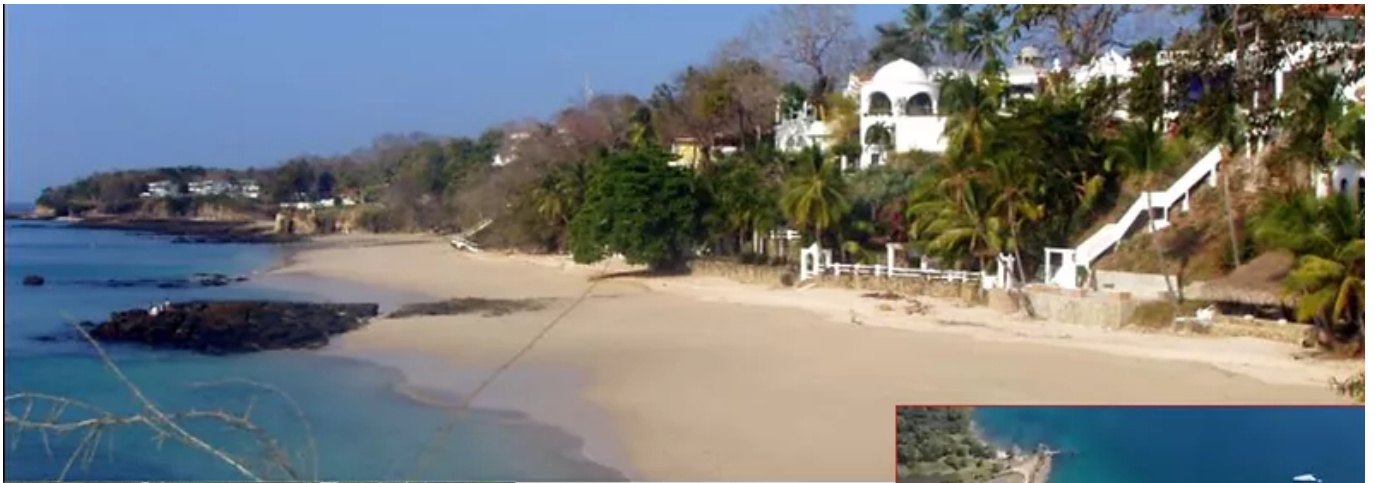

Land in Contadora Island, Executive Beach, Size 5,057m2, price \$850,000

Descripción

Land in Contadora Island, Executive Beach, Size 5,057m2, price \$850,000

Location: Contadora Island, Las Perlas Archipelago

Description:

- One plots for sale on Isla Contadora
- Near the executive beach, excellent area, quiet and very good, with access between two main paved streets towards the center, near the soccer field and the church.

[+50766150060 \(WhatsApp\)](whatsapp://send?text=+50766150060)

jose@imperial.com.pa

+50766150060

+5073965060

Fotos

**PLAYA
CACIQUE**

PLAYA LARGA UNA PLAYA DE ENSUEÑO

PLAYA GALEON - DIRECTAMENTE EN EL AEROPUERTO