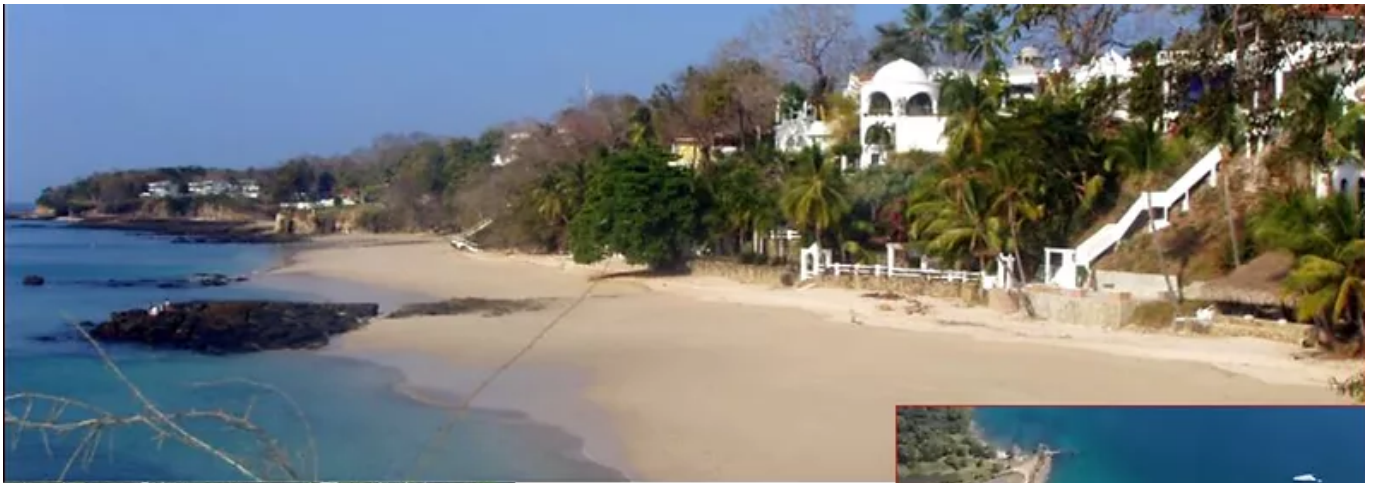

Description:

- One plots for sale on Isla Contadora
- Near the executive beach, excellent area, quiet and very good, with access between two main paved streets towards the center, near the soccer field and the church.

[+50766150060 \(WhatsApp\)](tel:+50766150060)

jose@imperial.com.pa

+50766150060

+5073965060

Fotos

**PLAYA
CACIQUE**

PLAYA LARGA UNA PLAYA DE ENSUEÑO

ewähltes Bild

PLAYA GALEON - DIRECTAMENTE EN EL AEROPUERTO