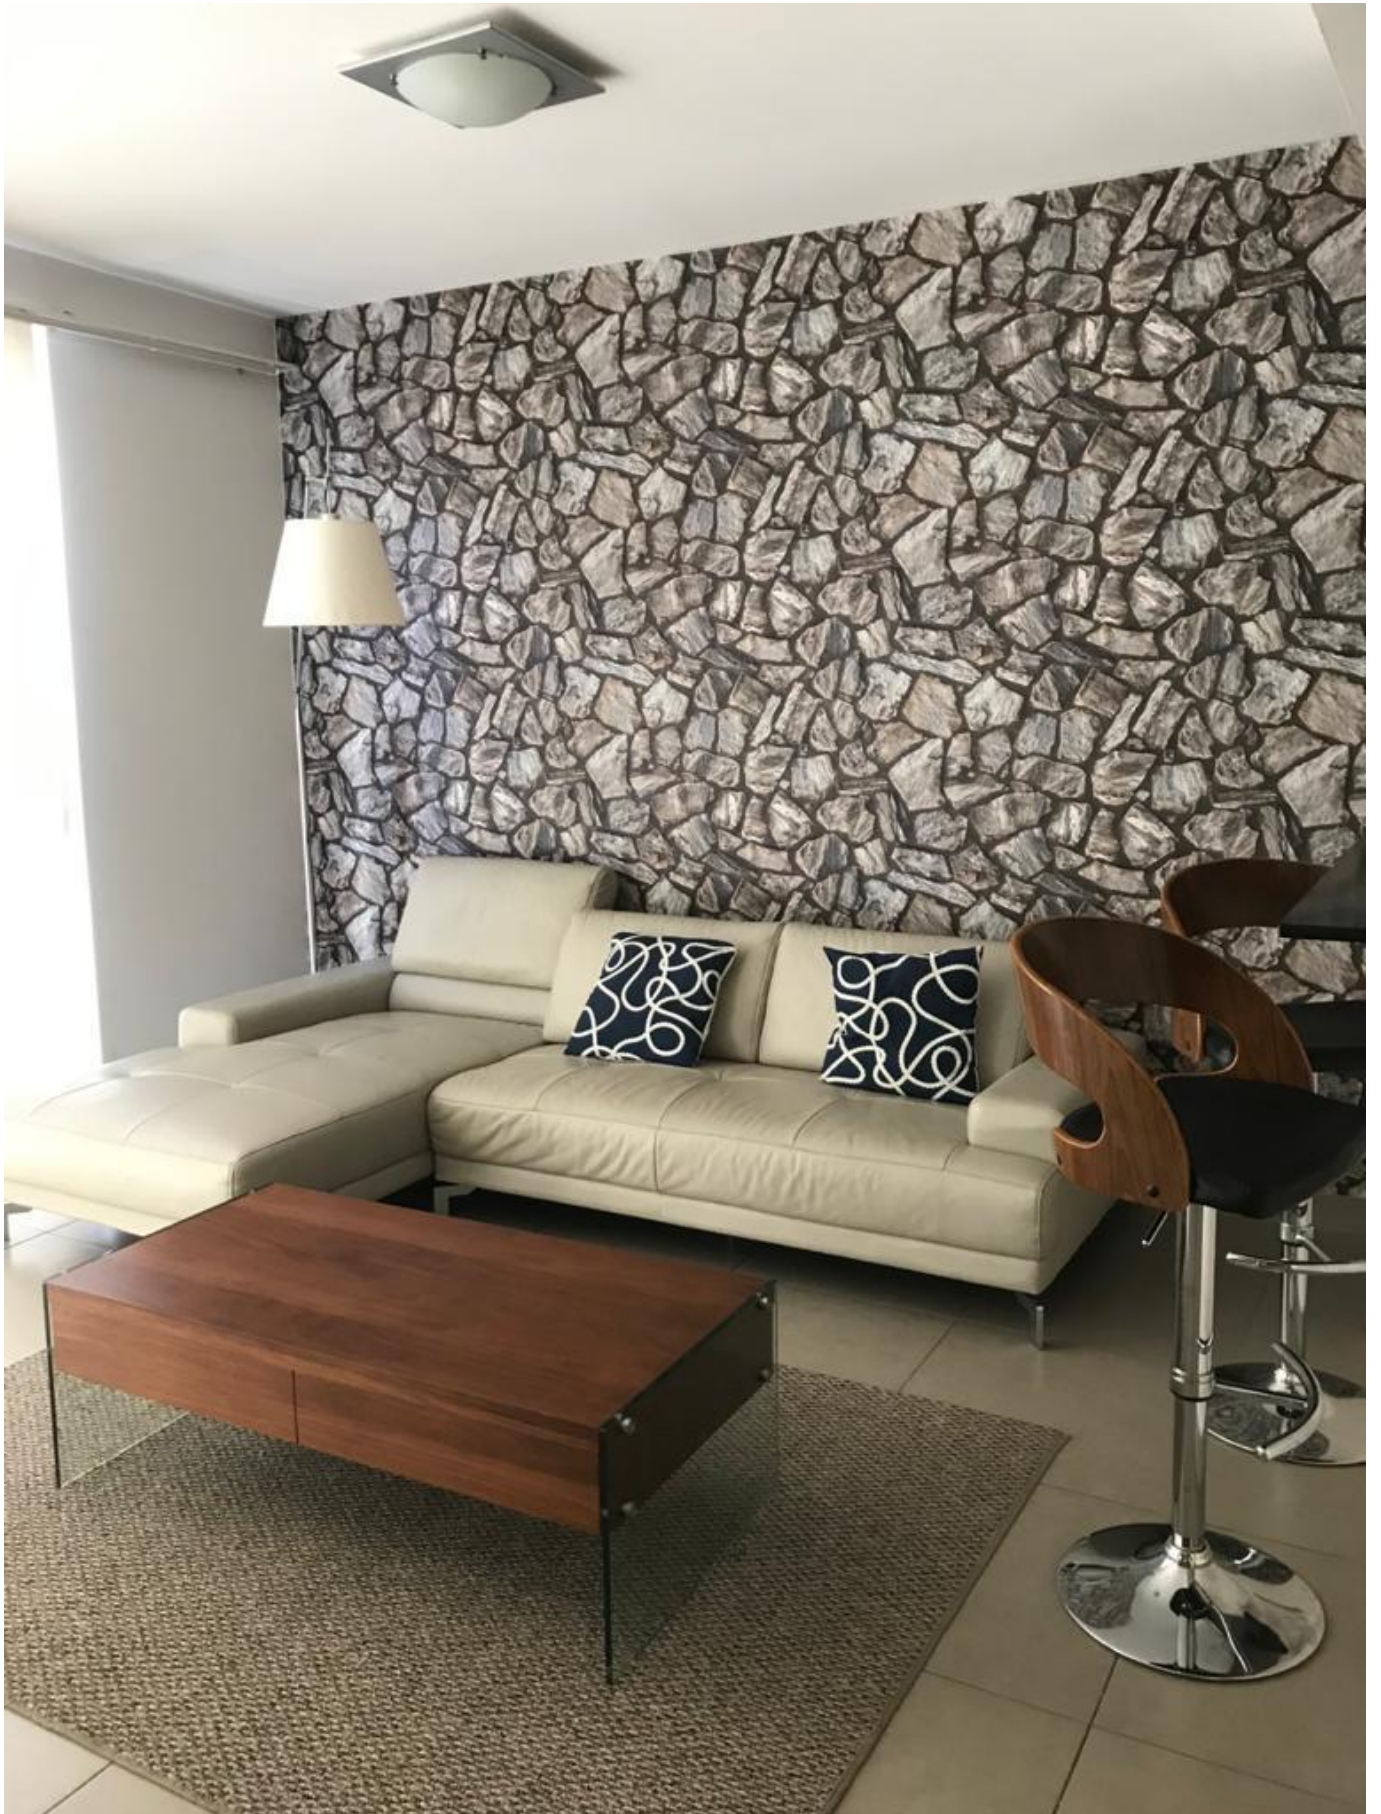

### **Descripción**

Location: Panama Pacific Boulevard

Building: Mosaic

Footage: 76m2

Property Features

- Balcony
- 1 bedroom
- 1 bathroom
- Half guest bathroom
- Living room – dining room
- Kitchen
- Laundry area
- 1 parking space
- Complete white line
- Furnished
- Rental includes the following services: maintenance, Water, Gas, Cable and Internet and Insurance Policy

## Fotos

**76 M2**